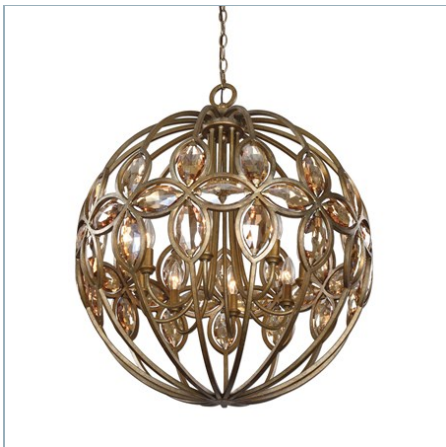

UTTERMOST

ALENYA, 2 LT WALL SCONCE

ITEM #22487

Burnished gold metal with golden teak crystal leaves and a silken champagne fabric shade with natural slubbing.

Designer:	NA
Dimensions:	22 H X 12 W X 6 D (in)
Weight:	7
Ship Via:	Small Parcel
UPC Number:	792977224878
Assembly Instructions:	Click Here

Complementary Items

ALENYA TABLE LAMP
#26337-1 | 29H, SHADE 9H X 16W X 9D (IN)

ALENYA, 4 LT. CHANDELIER
#21245 | 25 H X 21 DIA. (IN)

ALENYA, 4 LT PENDANT
#21962 | 21 H X 18 DIA. (IN)

ALENYA, 6 LT. CHANDELIER
#21246 | 29 H X 29 DIA. (IN)

ALENYA FLOOR LAMP
#28412-1 | 65H, SHADE 7H X 21 DIA. (IN)

SABINA, 3 LT PENDANT
#21966 | 28 H X 16 DIA. (IN)

AMBRE, 8 LT. CHANDELIER
#21269 | 29 H X 25 DIA. (IN)