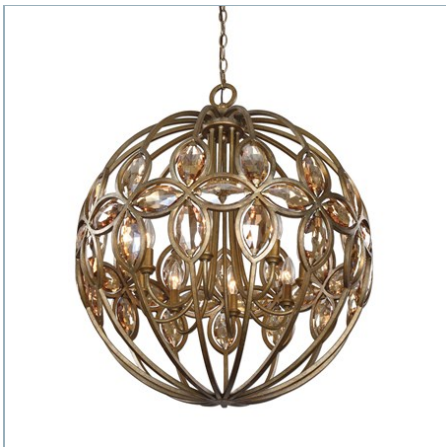

UTTERMOST

ALENYA, 4 LT PENDANT

ITEM #21962

Burnished gold metal with golden teak crystal leaves and a silken champagne sheer fabric shade.

Designer:

NA

Dimensions:

21 H X 18 Dia. (in)

Complementary Items

ALENYA TABLE LAMP

#26337-1 | 29H, SHADE 9H X 16W X 9D (IN)

ALENYA, 4 LT. CHANDELIER

#21245 | 25 H X 21 DIA. (IN)

ALENYA, 6 LT. CHANDELIER

#21246 | 29 H X 29 DIA. (IN)

ALENYA, 2 LT WALL SCONCE

#22487 | 22 H X 12 W X 6 D (IN)

ALENYA FLOOR LAMP

#28412-1 | 65H, SHADE 7H X 21 DIA. (IN)

SABINA, 3 LT PENDANT

#21966 | 28 H X 16 DIA. (IN)

AMBRE, 8 LT. CHANDELIER

#21269 | 29 H X 25 DIA. (IN)