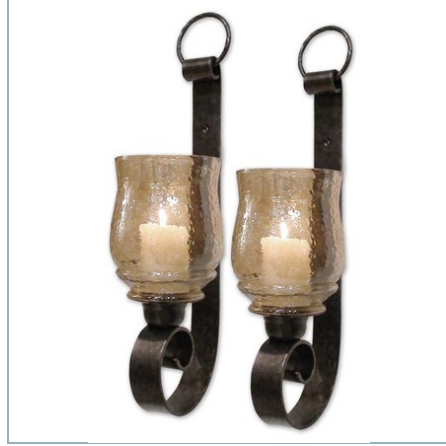

UTTERMOST

JOSELYN CANDLEHOLDERS, S/2

ITEM #19310

These decorative candleholders feature an antiqued bronze metal base with transparent amber glass. (1) 3"x 3", (1) 2"x 3" white candles included.
Sizes: sm-7x11x5, lg-10x14x7

Designer:	NA
Dimensions:	10 W X 14 H X 7 D (in)
Weight:	14
Ship Via:	Small Parcel
UPC Number:	792977193105

Complementary Items

JOSELYN CANDLE SCONCE

#19150 | 7 W X 30 H X 9 D (IN)

JOSELYN CANDLE SCONCES, S/2

#19311 | 6 W X 18 H X 6 D (IN)

SOREL CANDLEHOLDER

#19562 | 8 W X 23 H X 8 D (IN)

LAMYA FINIALS, S/3

#19563 | 5 W X 7 H X 5 D (IN)

LAMYA CANDELABRA

#19569 | 28 W X 15 H X 5 D (IN)