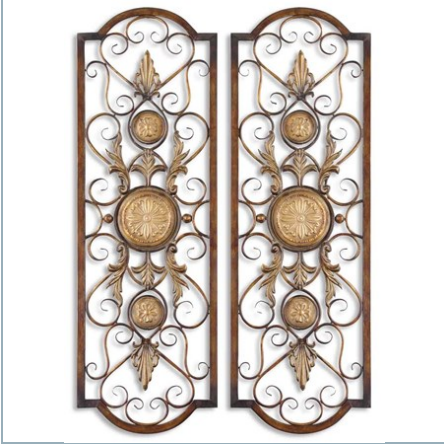

## MICAYLA LARGE METAL WALL PANEL

ITEM #13476

This decorative wall art is made of hand forged and hand embossed metal. The finish is distressed, chestnut brown with burnished edges and antiqued gold details. Companion piece is item #13475.

<b>Designer:</b>	Grace Feyock
<b>Dimensions:</b>	22 W X 42 H X 1 D (in)
<b>Weight:</b>	12
<b>Ship Via:</b>	Small Parcel
<b>UPC Number:</b>	792977134764

## Complementary Items

**MICAYLA METAL WALL PANELS, S12**

#13475 | 14 W X 42 H X 1 D (IN)