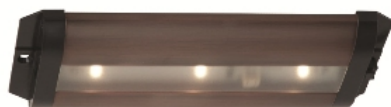

Job Name:		Item Number:	
Specifier Name:		Sales Agency:	
Specifier Contact:		Agency Contact:	
Fixture Type:		Comments:	
Quantity:		Approval:	

60w 24V DC LED Hardwire Transformer

Description

24V DC 60w LED direct wire power supply for use with Ambiance 24V DC Self-Contained Lighting. Input 120V/277V, output 24V DC. Use coordinating connection cords (sold separately) to connect LED power supply to the first LED self-contained fixture in a run.

Specifications

Item Number	98620S-15
Finish	White
Dimensions	L: 6 3/4" W: 3" H: 1 3/8"
Mounting Proc.	Screw(s)
Safety Listing	UL Listed for Damp Locations cUL Listed for Damp Locations
Warranty	1-Year Warranty

Component Diagram:

STEP 1
Self-Contained
24V DC LED

Available in 3000°K color temperature in multiple lengths and finishes. Choose from a variety of connector lengths to join units together. Select a hardwire or plug-in transformer and add a dimmer, if desired.