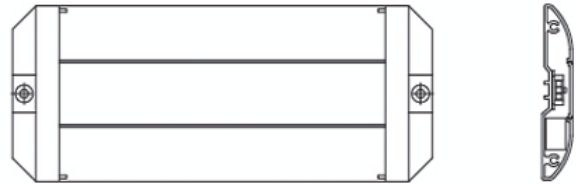

### 7" Self-Contained 24V DC LED 3000K

L: 7" W: 3" H: 9/16"

#### Description

Ambiance Self-Contained 24V DC LED Lighting combines high function with efficient design. Each fixture is just 1/2" high and delivers 300 lumens per foot. Units are linkable to one another for longer runs and include local on/off switches for individual control. Dimmable with 4-step dimming switch (98622S). Choose from a 30 watt plug-in or a remote mounted 60 watt power supply.

#### Specifications

Item Number	98600SW-986
Finish	Tinted Aluminum
Dimensions	L: 7" W: 3" H: 9/16"
Diffuser	Acrylic - Frosted
Switch Type	On/Off Switch
Mounting Proc.	Screw(s)
Voltage	24V
Color Temperature	3000°K
Lumens	180
Watts Consumed	5.2 watts
Watts Rated	4.5 watts
Efficacy	34.6 lm/w
Color Rendering	>85 CRI
Rated Average Life	40,000 hours to 70%
Safety Listing	ETL Listed for Damp Locations cETL Listed for Damp Locations
Warranty	5-Year Limited Warranty