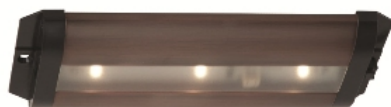

Component Diagram:

STEP 1

Self-Contained
24V DC LED

Available in 3000°K color temperature in multiple lengths and finishes. Choose from a variety of connector lengths to join units together. Select a hardwire or plug-in transformer and add a dimmer, if desired.