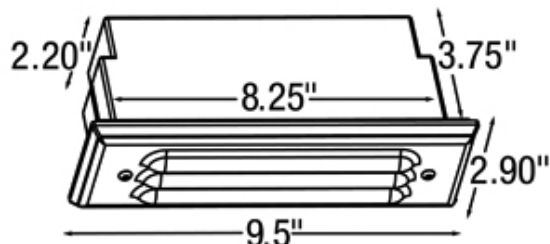

Job Name:

Job Type:

Comments:

Quantity:

**91304-147: Voyager Louver Step Lights, 24v**

**Specification Images:**

**Dimensions:**

**Length:** 3 3/4"  
**Width:** 6"  
**Height:** 2 15/16"

**Wire:** 300" (color/Brown)

**Bulbs:**

1 - G4 bi-pin T-3 20w max 24v - included

**Material List:**

1 Housing - Composite - Undefined  
1 Cover - Brass - Weathered Brass

**Safety Listing:**

cETL Listed for Wet Locations

### Shipping Information:

Package Type	Product #	Quantity	UPC	Length	Width	Height	Cube	Weight	UPS Ship
Individual	91304-147	1	785652146282	9.25	6.25	3	0.1	2.6	Yes