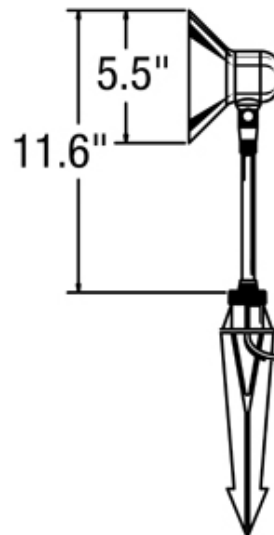

Job Name:

Job Type:

Comments:

Quantity:

91221-147: Monarch Area Light, 12v

Specification Images:

Collections: Imperial (Primary)
Monarch

Dimensions:

Diameter: 5 1/2"

Wire: 300" (color/Brown)

Height: 11 5/8"

Elegant and stylish, the Excalibur features a fully articulating shroud allowing maximum design control. The 5.5 inch bell shape shroud tilts and rotates to illuminate pathways or any other walking areas. Its 20 watt lamp is ideal for creating soft glow lighting. A low profile version of the Excalibur, the Monarch mini wall washer is a powerful fixture. Featuring a brass body, this powerful fixture is able to illuminate planter areas, short retaining walls, step landings or any other area needing a soft glow.

Bulbs:

1 - G4 bi-pin T-3 20w max 12v - included

Features:

- Features orbital lock nut for precision lamp aiming
- Unique exclusive fully articulating collar included
- Uses necked glass only for thumb screw fitters

UPC #:785652129889

Finish: Weathered Brass (147)

Replacement Bulb Data:

Product #	Type	Base	Watts	Watts Consumed	Volts	Hours	Lumens	Temp (°K)	CRI
-----------	------	------	-------	----------------	-------	-------	--------	-----------	-----