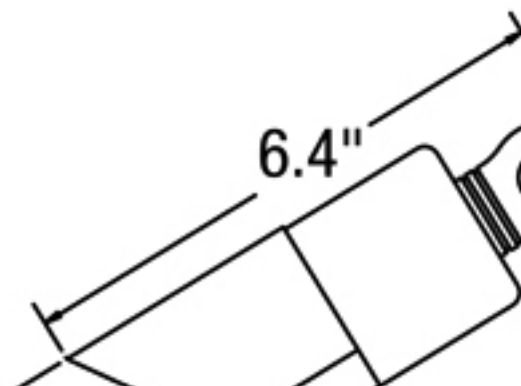

Job Name:

Job Type:

Comments:

Quantity:

91122-147: Conquest Directional Down Light, 24v

Specification Images:

**Collections:** Imperial (Primary)  
Conquest

Multi-purpose, up-light and surface-mounted directional fixtures offer style and function without compromise. Its sleek straight lines and dual gasket shroud feature make the Intrepid an essential fixture when lighting palms, trees, columns or other tall structures. Featuring an O-ring supported shroud this down-light fixture uses the Universal Mounting Bracket to make installation fast and easy.

UPC #:785652146701

Finish: Weathered Brass (147)

**Dimensions:**

Diameter: 2 1/8"

Wire: 300" (color/Brown)

Height: 6 13/32"

**Bulbs:**

1 - GU5.3 bi-pin MR16/ MRC16 35w max 24v - included