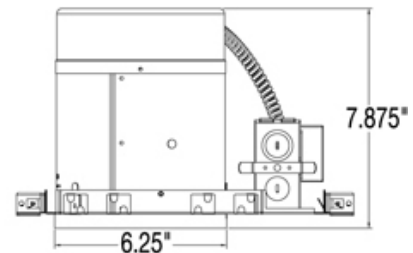

IC Airtight Fluorescent New Construction Recessed Housing with Quick Connects
Accommodates 26w Bulb

Trims: 1133AT, 1135, 1155AT, 1157AT, 1160AT, 11061AT, 11063AT

Airtight Construction: Meets airtight requirements for 2.0 CFM or less air leakage.

Adjustable Socket Plate: Adjustable socket plate assembly provides flexibility in lamping options and precise lamp placement with various trims.

Housing Adjustment: Housing adjusts vertically for various ceiling thicknesses.

Quick Hit: Integral captive nails included and positioned for fast, easy installation.

Bar Hanger Locking Screw: Tighten screw to lock bar hangers in place.

Bar Hanger: Break-away bar hangers easily extend and will not fall out of plaster flange, providing sturdy installation.

Independently Tested Ballast: Provided with integral ballast offering years of trouble-free operation.

Junction Box with Integral Romex Connector: Junction box with integral romex connector, quick-push and lock connector and through circuit wiring with 4 in, 4 out #12 wire, saves installation time.

Safe - Thermally Protected/Listed for Damp Location: IC housing is approved for use in direct contact with insulation.

Tab to locate on bottom of joist

UPC #:785652011818

Dimensions:

- **Diameter:** 6 1/4"
- **Length:** 13 1/2"
- **Width:** 12 5/16"
- **Height:** 7 7/8"

Features:

- Energy Star Compliant
- Meets Title 24 energy efficiency standards

Material List:

1 Housing - Steel / Aluminum - Raw Steel

Safety Listing:

UL Listed for Damp Locations / IC
cUL Listed for Damp Locations / IC

Shipping Information:

Package Type	Product #	Quantity	UPC	Length	Width	Height	Cube	Weight	UPS Ship
Individual	1180LEQC	1	785652011818	14	12.5	8	0.81	3.1	Yes
Master Pack		6	10785652011815	24	21	9	2.625	20.7	Yes
NJ Pallet		192		48	40	75.75	84.167	662.4	No
NV Pallet		192		48	40	75.75	84.167	662.4	No