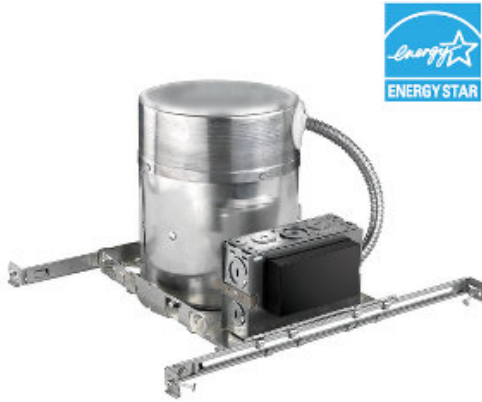

Job Name:

Job Type:

Comments:

Quantity:

**1180LEQC: IC Airtight 6" Fluorescent Housing w/"Quick Connects" Specification Images:**

IC Airtight Fluorescent New Construction Recessed Housing with Quick Connects  
Accommodates 26w Bulb

Trims: 1133AT, 1135, 1155AT, 1157AT, 1160AT, 11061AT, 11063AT

Airtight Construction: Meets airtight requirements for 2.0 CFM or less air leakage.

Adjustable Socket Plate: Adjustable socket plate assembly provides flexibility in lamping options and precise lamp placement with various trims.

Housing Adjustment: Housing adjusts vertically for various ceiling thicknesses.

Quick Hit: Integral captive nails included and positioned for fast, easy installation.

Bar Hanger Locking Screw: Tighten screw to lock bar hangers in place.

Junction Box with Integral Romex Connector: Junction box with integral romex connector, quick-push and lock connector and through circuit wiring with 4 in, 4 out #12 wire, saves installation time.

Safe - Thermally Protected/Listed for Damp Location: IC housing is approved for use in direct contact with insulation.