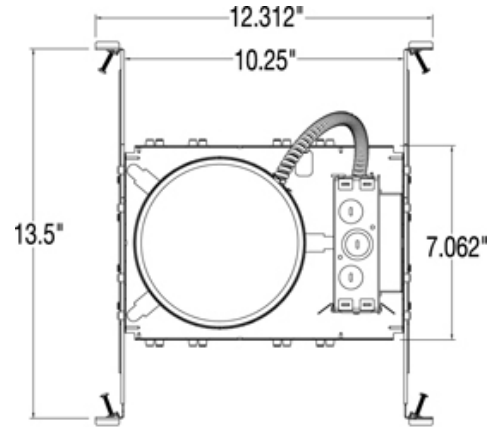

Job Name:

Job Type:

Comments:

Quantity:

**1180LEQC: IC Airtight 6" Fluorescent Housing w/"Quick Connects" Specification Images:**

IC Airtight Fluorescent New Construction Recessed Housing with Quick Connects  
Accommodates 26w Bulb

Trims: 1133AT, 1135, 1155AT, 1157AT, 1160AT, 11061AT, 11063AT

Airtight Construction: Meets airtight requirements for 2.0 CFM or less air leakage.

Adjustable Socket Plate: Adjustable socket plate assembly provides flexibility in lamping options and precise lamp placement with various trims.

Housing Adjustment: Housing adjusts vertically for various ceiling thicknesses.

Quick Hit: Integral captive nails included and positioned for fast, easy installation.

Bar Hanger Locking Screw: Tighten screw to lock bar hangers in place.

Tab to locate on bottom of joist

UPC #:785652011818

**Dimensions:**

- Diameter:** 6 1/4"
- Length:** 13 1/2"
- Width:** 12 5/16"
- Height:** 7 7/8"

**Features:**

- Energy Star Compliant
- Meets Title 24 energy efficiency standards