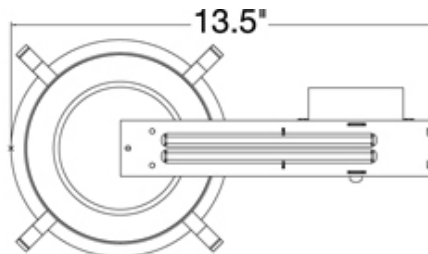

Job Name:

Job Type:

Comments:

Quantity:

11088LE: IC Airtight 6" Fluorescent Housing

Specification Images:

IC Airtight HPF Vertical Compact Fluorescent Remodel Housing
Accommodates 26w bulb

Trims: 1133AT, 1135, 1155AT, 1157AT, 1160AT, 11061AT, 11063AT

Junction Box wiht Inegral Romex Connector: Junction box with integral romex connector, quick-push and lock connector and through circuit wiring with 4 in, 4 put #12 wire, saves installation time.

UPC #:785652110887

Dimensions:

- Diameter:** 6 1/4"
- Length:** 13 1/2"
- Height:** 7 3/8"

Features:

- Energy Star Compliant
- Offers energy saving fluorescent lighting
- Meets Title 24 energy efficiency standards

Material List: