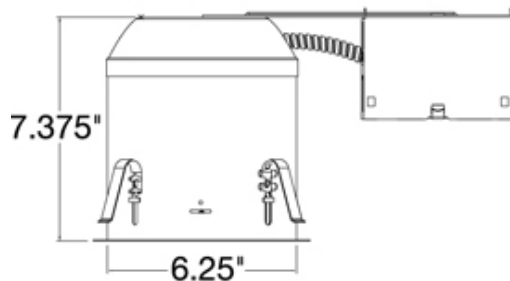

Job Name:

Job Type:

Comments:

Quantity:

11088LE: IC Airtight 6" Fluorescent Housing

Specification Images:

IC Airtight HPF Vertical Compact Fluorescent Remodel Housing
Accommodates 26w bulb

Trims: 1133AT, 1135, 1155AT, 1157AT, 1160AT, 11061AT, 11063AT

Junction Box wiht Inegral Romex Connector: Junction box with integral romex connector, quick-push and lock connector and through circuit wiring with 4 in, 4 put #12 wire, saves installation time.

UPC #:785652110887

Dimensions:

- Diameter:** 6 1/4"
- Length:** 13 1/2"
- Height:** 7 3/8"

Features:

- Energy Star Compliant
- Offers energy saving fluorescent lighting
- Meets Title 24 energy efficiency standards

Material List: