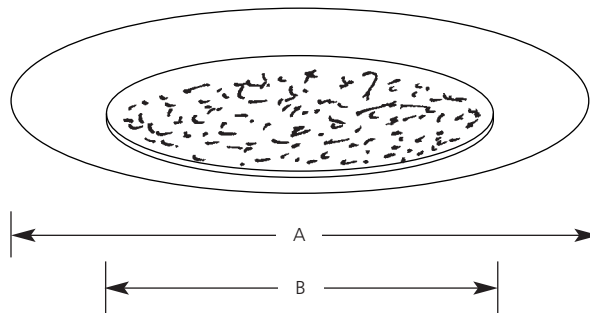

Incandescent

**6" Shallow - Flat Albalite  
Shower Light  
Non-IC**

**Recessed**

Type \_\_\_\_\_

-28

P8020

Catalog No.	Finish	Dimensions (Inches)	
	White Glass, Metallic Flange	A	B
P8020	-28	7-3/4	5-1/8

<u>Lamp Wattage</u>		
Housing	IC	Non-IC
P86-TG	N/A	60A19
P186-TG	N/A	60A19

**Specifications:**

Flange

- Bright white metal flange
- No light leaks around trim flange
- Covers irregular ceiling openings

Trim

- Built-in bracket to accept Trim-Lok spring
- Trim-Lok action forces trim to fit snugly against ceiling
- Socket mounts to trim for optimum performance and consistent lamp position

Lens

- Flat Albalite lens: 5-7/16" dia. x 3/32" ht.

Labels

- UL-CUL wet location listed

Progress Lighting  
701 Millennium Blvd.  
Greenville, South Carolina  
29607

www.progresslighting.com

Rev. 7/09