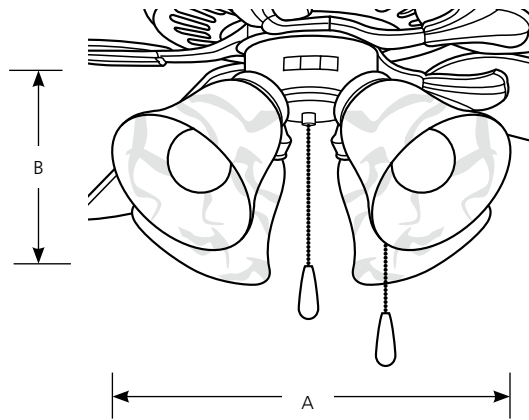

Type _____
 -09 -30 -46
 P2616

Catalog No.	Finish			Dimensions (Inches)	
	Brushed Nickel	White	Weathered Bronze	A	B
P2616	-09	-30	-46	15-1/4	7-1/2

Specifications:

General

- Four alabaster glass shades with clip-on mounting
- Pull chain on brushed nickel (-09) is chrome with a maple fob, white (-30) finish is chrome with a white fob, and the rest are antique brass with a medium oak fob.
- Utilizes (4) 60-watt medium base lamps, or (4) 13-watt medium base spiral CFL (included)

Mounting

- For use on P2503 fan only.

Electrical

- Four ceramic medium based socket
- Quick connect wiring to fan
- Prewired

Labeling

- UL listed