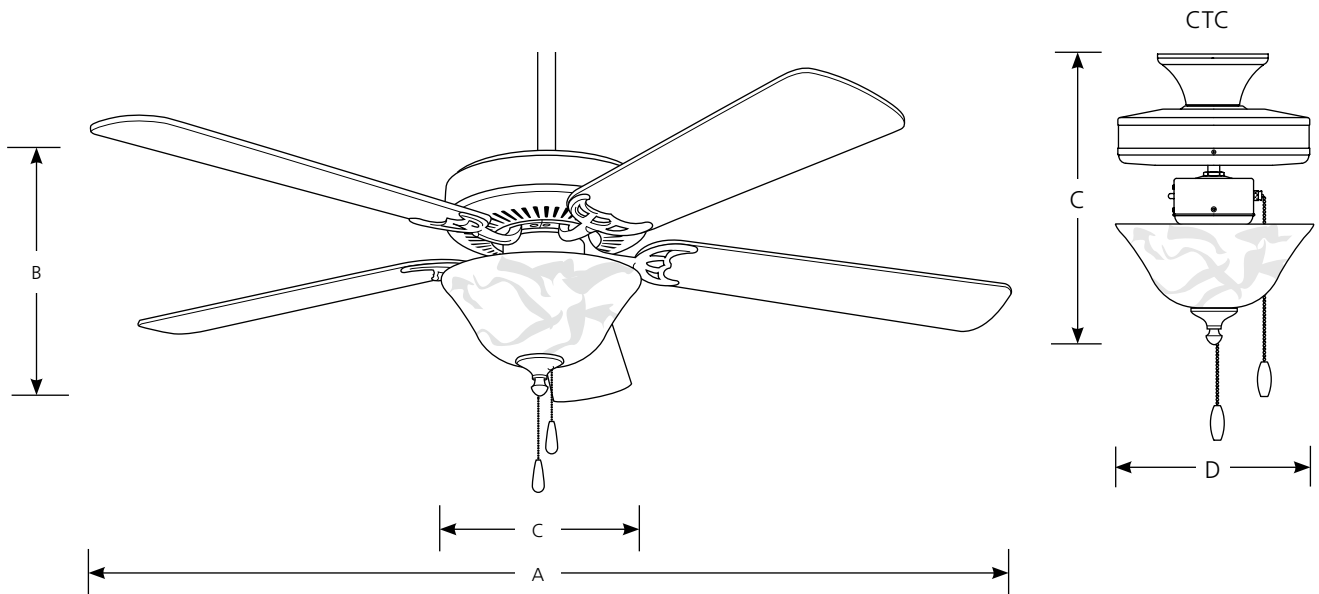

Type _____
 -09 -30W
 P2522

Catalog No.	Finish		Dimensions (Inches)			
	Brushed Nickel	White	A	B	C	D
P2522	-09	-30W	52	19-1/8	15-7/16	11
Blades						
Side 1	Cherry	White				
Side 2	Natural Cherry	White				

Specifications:

General

- 30 year limited warranty

Blades

- Five blades
- 12 degree pitch
- Reversible
- MDF construction

Motor

- Triple capacitor speed control; manual reverse control
- 153mm dia x 14.5mm high

Light Kit

- Alabaster glass bowl
- Pull chain is chrome with a brushed nickel (-09) fob, white (-30W) has chrome chain with white fob.
- Utilizes (3) 40-watt candelabra based lamps, Included.

Mounting

- Dual ceiling mounting, use with downrod or install close-to-ceiling.
- A 3/4" x 4-1/4" downrod is included. Longer accessory downrods can be ordered separately
- Standard canopy designed for sloped ceilings up to 45 degrees (12:12 ceiling pitch)
- Canopy covers standard recessed 4" octagonal outlet box. Note: An outlet box assembly designed for fan installation is required (not included)
- Mounting hardware is included

Electrical

- 80" lead wires included
- Ceramic candelabra based sockets
- Prewired
- 190-watt limiter

Labeling

- CUL listed

Progress Lighting
 701 Millenium Blvd.
 Greenville, South Carolina
 29607

www.progresslighting.com