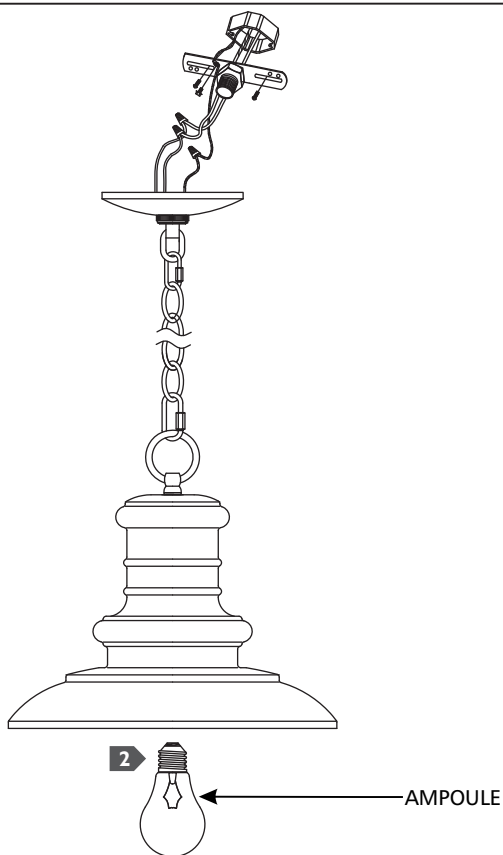

ATTENTION : RISQUE D'INCENDIE

Ce produit doit être installé conformément au code d'installation en vigueur par une personne familière avec la construction et l'exploitation du produit et les risques qu'il entraîne.

Utiliser les conducteurs d'alimentation supérieure à 90° c.

IA

1. **1** Suivez les instructions d'installation jointes supplément pour l'installation électrique et de fixation sur la boîte de sortie de la maison.
2. **2** Vissez la lampe dans la douille. Reportez-vous à l'étiquette sur la douille de lampe Puissance max pour plus d'informations.