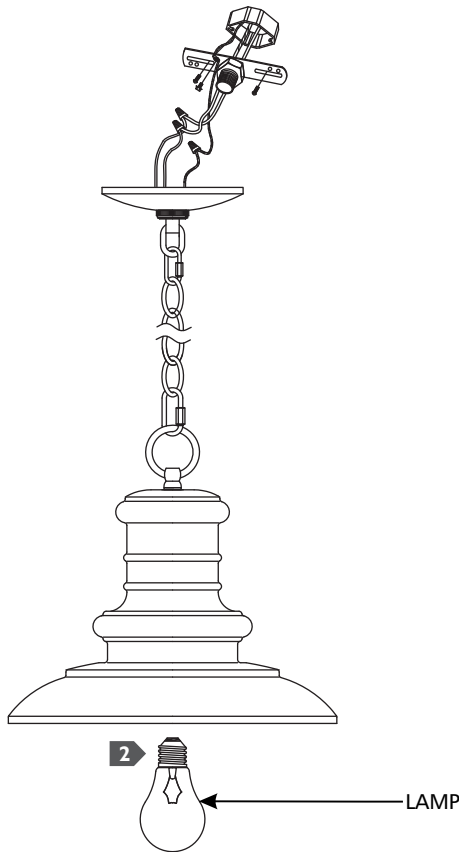

Redding Station Outdoor Lantern

OL8904 | 1.0

FEISS®

EST. 1955

Pendant

GENERAL PRODUCT INFORMATION:

These fixtures are intended to be installed utilizing NEC compliant junction boxes.

This product is safety listed for damp locations.

CAUTION - RISK OF FIRE
 This product must be installed in accordance with the applicable installation code by a person familiar with the construction and operation of the product and the hazards involved.
 Use minimum 90°C supply conductors.

IA

- 1** Follow enclosed supplement installation instructions for electrical and fixture installation onto house outlet box.
- 2** Screw the lamp into the socket. Refer to the label on the lamp socket for Max Wattage information.