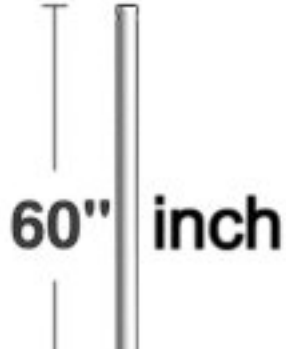

Job Name:

Job Type:

Comments:

Quantity:

DR60BP: 60" Downrod - Brushed Pewter

Dimensions:

Material List:

UPC #:026586938193

Finish: Brushed Pewter (BP)

Shipping Information:

Package Type	Product #	Quantity	UPC	Length	Width	Height	Cube	Weight	UPS Ship
Individual	DR60BP	1	026586938193	60	1.2	1.1	0.046	3.4	Yes
Shipping Master		12	10026586938190	61.1	7.6	2.6	0.699	42.4	Yes
NJ Pallet		120		72	40	48	80	424	No
NV Pallet		120		72	40	48	80	424	No