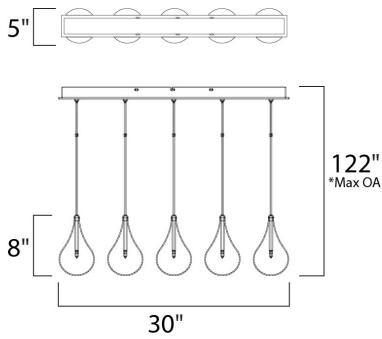

PRODUCT DESCRIPTION

A simple idea gracefully executed in the Larmes collection. Row upon row of Clear oversized teardrops, mounted onto an extended Polished Chrome lamp holder that supports xenon lamps, sets the stage. Individually adjustable drops for custom stagger effects allow for dramatic impact. An added benefit of each drop being aircraft cable-suspended, is the ability to adjust the overall height of the piece to fit the space. The final result is stark and stunning.

*max overall height

MEASUREMENTS

DIMENSION : 30" L x 5" W x 8" H
 MAX OAH : 122" OAH
 CANOPY : 5" W x 1.5" H x 30.25" L
 HANGING WEIGHT : 6.82 lb

LAMPING

INPUT VOLTAGE : V
 LUMENS : 1,600 Rated
 BULB : 5 x 20W Xenon 12V G4 , 100W Total
 BULB INCLUDED : (Included)
 DIMMABLE : Electronic Low Voltage (ELV)
 COLOR_TEMP : 2900K