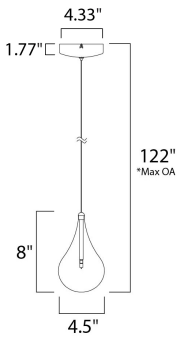

**PRODUCT DESCRIPTION**

A simple idea gracefully executed in the Larmes collection. Row upon row of Clear oversized teardrops, mounted onto an extended Polished Chrome lamp holder that supports xenon lamps, sets the stage. Individually adjustable drops for custom stagger effects allow for dramatic impact. An added benefit of each drop being aircraft cable-suspended, is the ability to adjust the overall height of the piece to fit the space. The final result is stark and stunning.

\*max overall height

**MEASUREMENTS**

DIMENSION : 4.5" L x 4.5" W x 8" H  
 MAX OAH : 122" OAH  
 HANGING WEIGHT : 1.32 lb

**LAMPING**

INPUT VOLTAGE : V  
 LUMENS : 320 Rated  
 BULB : 1 x 20W Xenon 12V G4 , 20W Total  
 BULB INCLUDED : (Included)  
 DIMMABLE : Electronic Low Voltage (ELV)  
 COLOR\_TEMP : 2900K