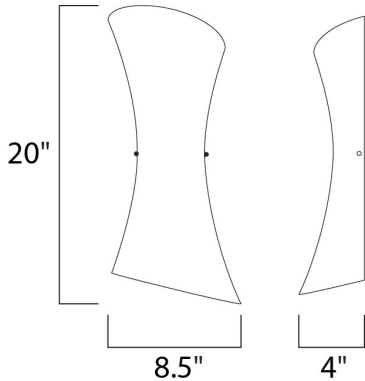

PRODUCT DESCRIPTION

Like a translucent sheath delicately draped around the most graceful form, Conico offers a delicate Opal White panel of glass floating over a slender Satin Nickel metal rod like a sophisticated designer dress on the red carpet. A study in simplicity, the hour glass shape and understated light speak of classic sophistication and impeccable taste.

MEASUREMENTS

DIMENSION : 8.5" W x 20" H x 4" Ext
 MAX OAH : 10.25" W x 4" H
 HANGING WEIGHT : 3.52 lb

LAMPING

INPUT VOLTAGE : 120V
 BULB : 2 x 60W Incandescent E12 Candelabra , 120W Total
 BULB INCLUDED : (Not Included)
 DIMMABLE : Yes