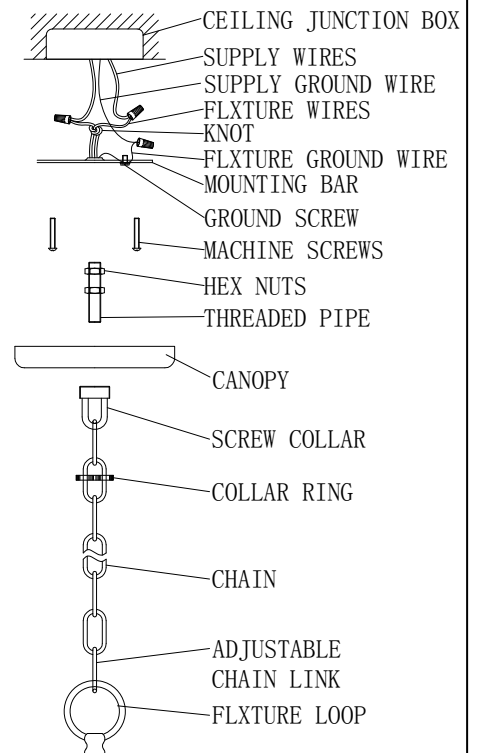

All electrical components must be installed by a licensed electrician in accordance with the National Electric Code and the appropriate local electrical codes.

You will need 6 - Cand.Bulb
 40 Watts Recommended
 60Watts Max
 Bulb not included.

A=  (1X40mm Ball+11 Jewels Strand)*1pc

B=  (96X96mm Crystal plate)*6pcs

2014-12-25