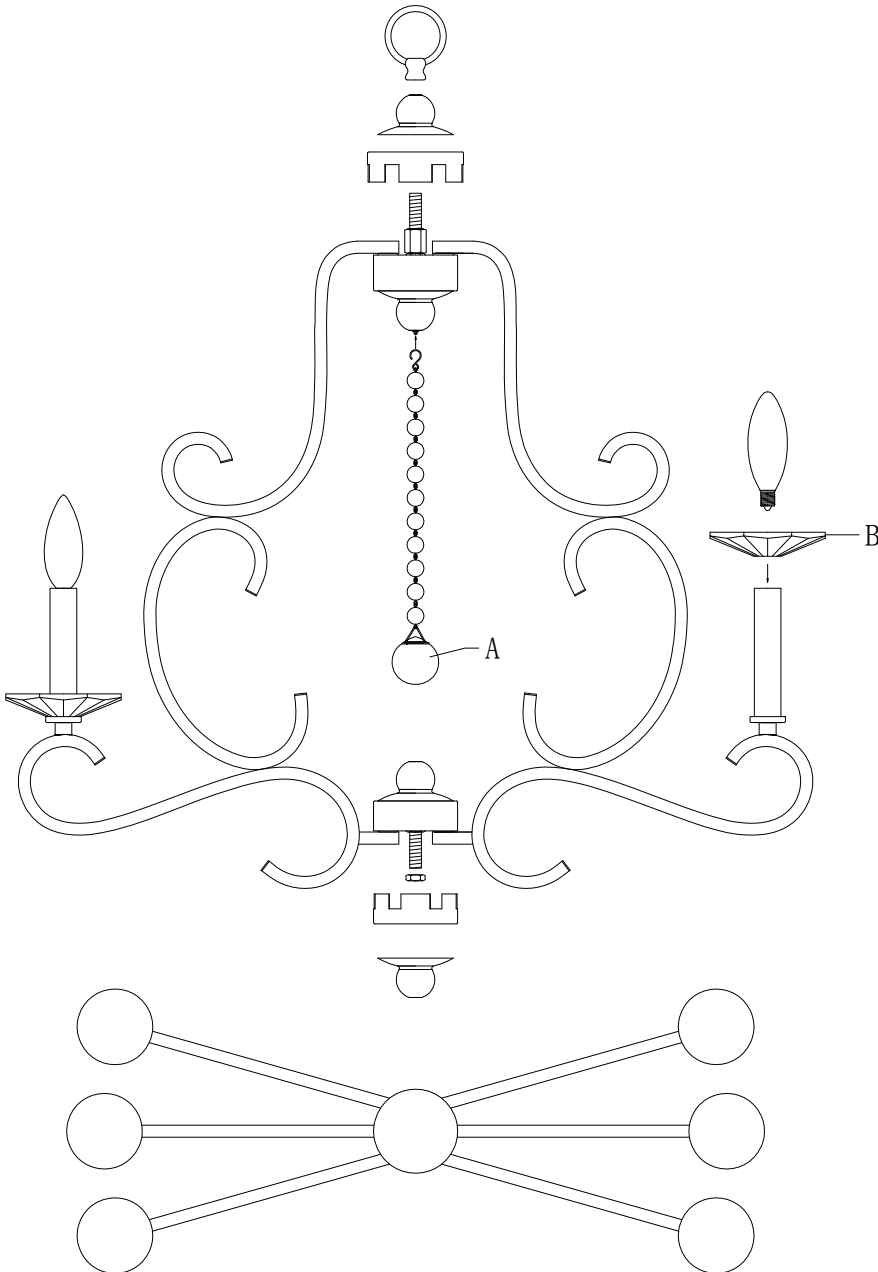

CRYSTORAMA

1958
 95 Cantiague Rock Road, Westbury NY 11590
 ph:516.931.9090 fax:516.931.1254
 info@crystorama.com www.crystorama.com

MODEL#:9346-OS ASSEMBLY AND DRESSING INSTRUCTIONS

WARNING:

Electrical Danger Turn Power Off

A=  (1X40mm Ball+11 Jewels Strand)*1pc

B=  (96X96mm Crystal plate)*6pcs

2014-12-25