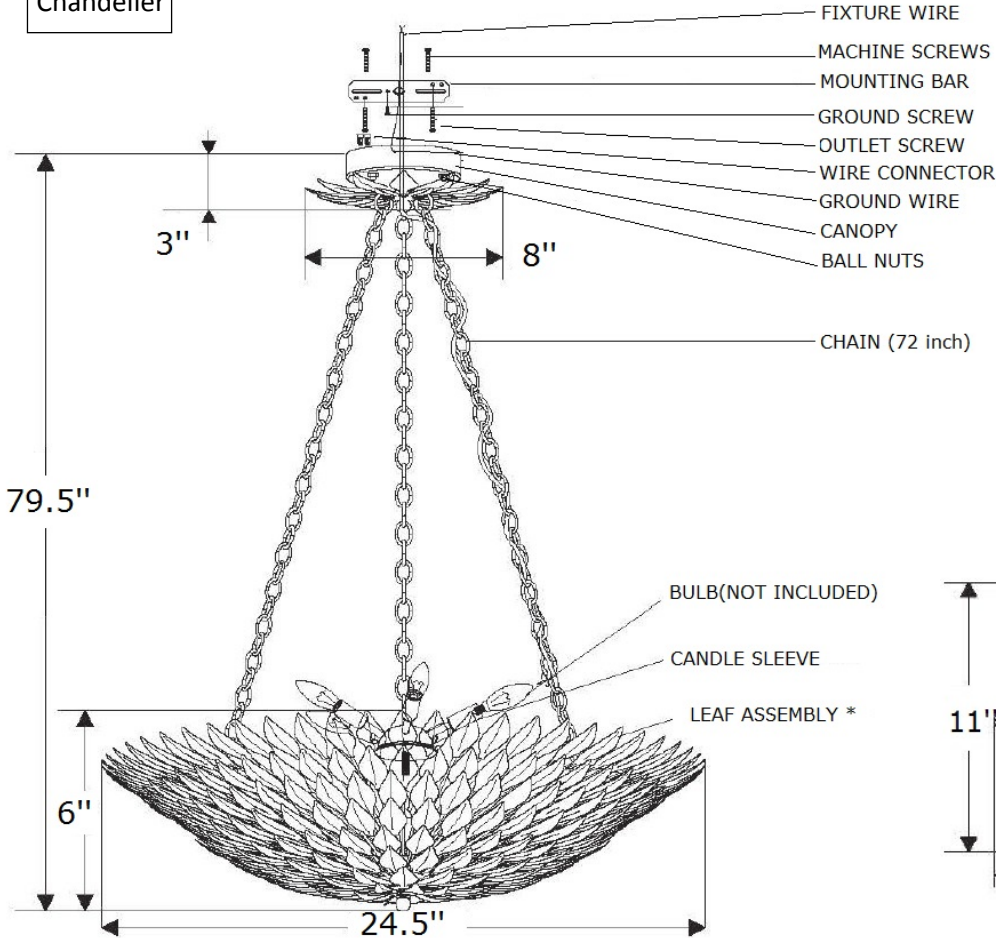

CRYSTORAMA

1958

95 Cantiague Rock Road, Westbury NY 11590

Ph: 516.931.9090 Fax: 516.931.1254

info@crystorama.com www.crystorama.com

MODEL #: 517-GA ASSEMBLY AND DRESSING INSTRUCTIONS

Chandelier