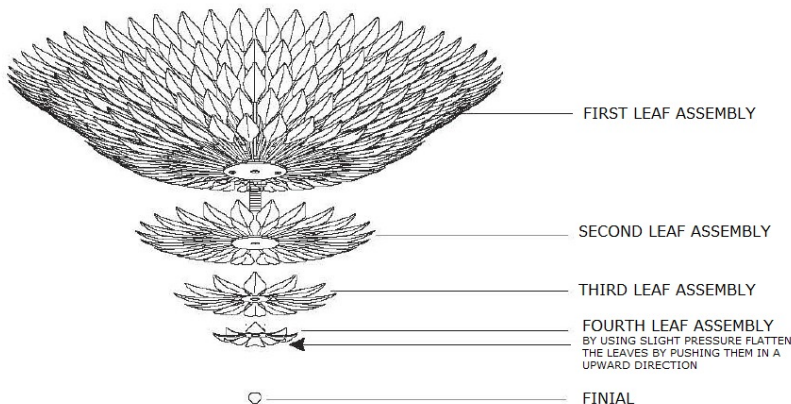

Electrical Danger Turn Power Off

All electrical components must be installed by a licensed electrician in accordance with the National Electric Code and the appropriate local electrical codes.

You will need 6 Candelabra bulb. 40 Watts recommended 60 Watts max. Bulb not included.

Semi Flush

*Due to the delicate nature of this design, you may need to manually bend the leaves as the intended design is to have a smooth pattern of leaves.

NOTICE: FOR REPLACING THE BULB, PLEASE UNSCREW THE LEAF ASSEMBLY AS SHOWN ABOVE.