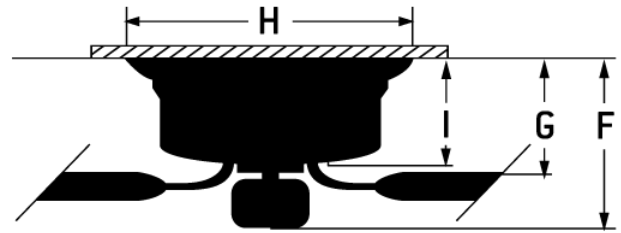

CRAFTMADE

WarPlanes - WB448GG4

48" Ceiling Fan with Blades and Light Kit

Perfect for a boy's room, playroom, or for any plane aficionado; the War Planes ceiling fan collection is a tribute to the heroic fighter pilots and planes of yesterday. At 42"-48" in diameter, these classic reproductions come with small space flushmount installation, a standard 3-speed reversible motor and a Lifetime Limited Warranty. Choose from our four lofty designs and let your imagination soar.

- Standard, 3-Speed Reversible Motor
- Small Space Flushmount Installation
- 48" Blades in WarPlane (Included)
- Integrated Light Kit (1-60W Candelabra Bulb Included)

Specs

Blade Sweep Opt (in.)	48
Blades	4
Blade Pitch (°)	15
Motor Size (MM)	153x12
Amps at High Speed	0.50
Energy Guide Watts	41
Energy Guide CFM	4417
Energy Guide CFM_Watts	67
Watts (Hi Speed)	66
Carton Size (CU FT)	2.23
Shipping Weight (lbs.)	17.16
Bulb Wattage	60
Light Kit Options	Integrated Light Kit
Finish	Glamorous Glen

Dimensions

F: w/o Light Kit -	9
F: w/ Light Kit -	17
G:	10.50
I:	9
H:	8.50

Downloads

WarPlanes - WB448GG4

[PDF Tear Sheet](#)

[Installation Guide](#)

Craftmade • P.O. Box 1037 • Coppel, TX 75019 • [Privacy Policy](#) • [Site Map](#) • © 2018 All Rights Reserved