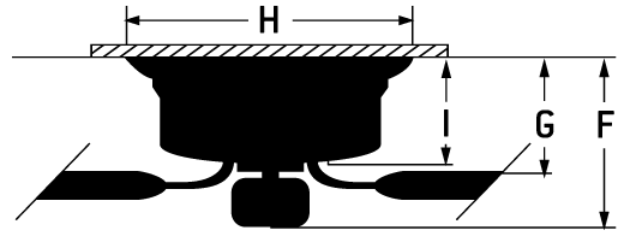

CRAFTMADE

WarPlanes - WB242SC2

42" Ceiling Fan with Blades and Light Kit

Finish: WarPlanes Sopwith Camel

Perfect for a boy's room, playroom, or for any plane aficionado; the War Planes ceiling fan collection is a tribute to the heroic fighter pilots and planes of yesterday. At 42"-48" in diameter, these classic reproductions come with small space flushmount installation, a standard 3-speed reversible motor and a Lifetime Limited Warranty. Choose from our four lofty designs and let your imagination soar.

Specs

| | |
|------------------------|----------------------|
| Blade Sweep Opt (in.) | 42 |
| Blades | 2 |
| Blade Pitch (°) | 15 |
| Motor Size (MM) | 153x8 |
| Amps at High Speed | 0.50 |
| Energy Guide Watts | 29 |
| Energy Guide CFM | 1927 |
| Energy Guide CFM_Watts | 49 |
| Watts (Hi Speed) | 40 |
| Carton Size (CU FT) | 1.87 |
| Shipping Weight (lbs.) | 14.70 |
| Bulb Wattage | 50 |
| Light Kit Options | Integrated Light Kit |

Dimensions

F: w/ Light Kit - 9.25
G: 7
I: 6.50
H: 11.75

Downloads

WarPlanes - WB242SC2

 [PDF Tear Sheet](#)

 [Installation Guide](#)

 [Energy Guide](#)

 [Energy Guide Image](#)