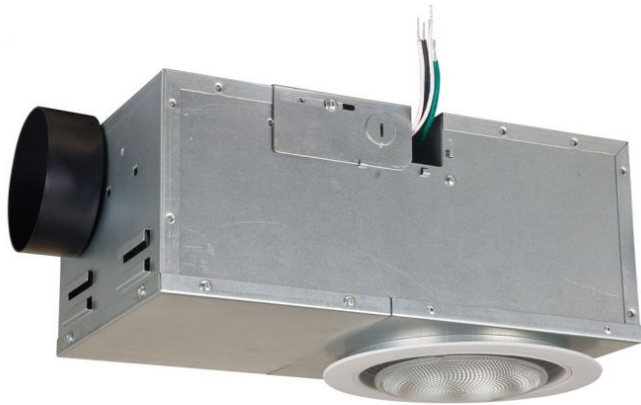

Bath Exhaust Fan with Light - TFV70REC

Recessed 70 CFM Ventilator/75W Light

Recessed 70 CFM Ventilator/75W Light

- Permanently Lubricated Enclosed Motor
- Permanently Lubricated Enclosed Motor
- Galvanized Housing
- 4" Duct Adapter
- Light Trim Matches any Décor

Specs

Sone (decibel)	2
Shipping Weight (lbs.)	8.16
Vent Fan Lamp	75W
Vent Fan Amps	1.30
Carton Size (CU FT)	0.50
Bulb Wattage	75
Finish	White

Dimensions

Height (in.)	14.75
Depth (in.)	7
Width (in.)	8.50