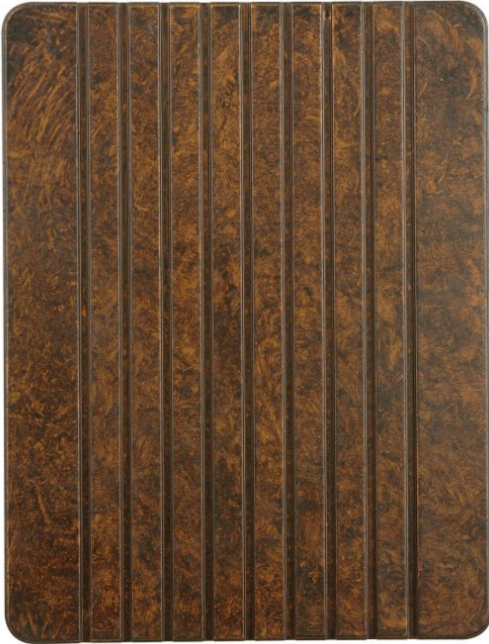

CRAFTMADE

Chimes - CBB-PR

Grooved Cover Chime

Grooved Cover Chime in Peruvian Bronze

- Peruvian Finish on Grooved Cover
- Must have at least 18 gauge wire everywhere-(button to chime; transformer to chime; from chime to chime if wiring more than one), and must use a 16 volt transformer only.

Specs

Width (in.)	8
Height (in.)	8
Sound	2 Notes on Front Door/1 Note on Second Door
Hanging Position	Horizontal/Vertical
Pushbutton Light	Non
Chime Transformer	16 Volt
Carton Size (CU FT)	0.08
Finish	Peruvian Bronze

Dimensions

Width (in.)	8
Length (in.)	2.13
Height (in.)	8
Width (in.)	6.13
Depth (in.)	2.13
Height (in.)	8

Downloads

Chimes - CBB-PR

PDF Tear Sheet

Craftmade • P.O. Box 1037 • Coppel, TX 75019 • [Privacy Policy](#) • [Site Map](#) • © 2018 All Rights Reserved