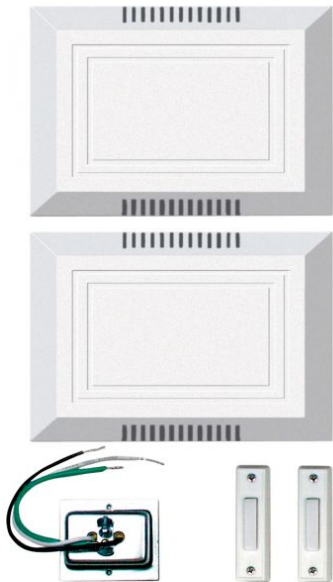

## Chimes - C102X2L

2 Chime, 2 Lighted Buttons Chime Kit

2 Chime, 2 Lighted Buttons Chime Kit in White

- Kit is for Homes Needing 2 Chimes
- 2 Chimes with White Rectangular Cover, 2 White Lighted Buttons
- 2 White Lighted Buttons
- Must have at least 18 gauge wire everywhere— (button to chime; transformer to chime; from chime to chime if wiring more than one), and must use a 16 volt transformer only.

## Specs

---

Width (in.)	4
Height (in.)	8
Sound	2 Notes on Front Door/1 Note on Second Door
Hanging Position	Horizontal
Pushbutton Light	Non
Chime Transformer	16 Volt/15VA (15 Watts)
Carton Size (CU FT)	0.13
Finish	White

## Dimensions

---

Width (in.)	4
Length (in.)	2.25
Height (in.)	8
Width (in.)	7
Depth (in.)	2.25
Height (in.)	5