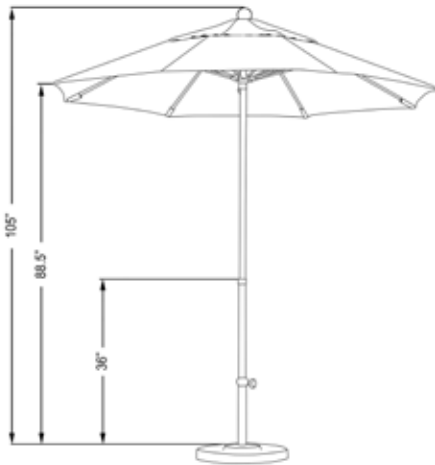

**COMMERCIAL
GRADE**

EFFO 758

Size: 758 (7.5' x 8 Ribs)

Pole Diameter: 1.5"

Pole: 201 Black
Cover: 5403 Jockey Red
Base: CFMT172 Black

Push Open • FIBERGLASS RIBS • ALL FIBERGLASS Center pole • ALL FIBERGLASS Hub and Housing
2 section pole with almost 4mm wall thickness • Reinforced Rib Joints
Stainless steel hardware and • Pulleys • Top seller

FABRIC OPTIONS:

OPTIONAL
ACCESSORIES:

BASES
CFMT160
CFMT172
CRLY903

**PROTECTIVE
COVER**
UC100

ALL FIBERGLASS